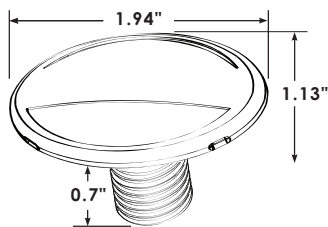

LED Down Courtesy Light

Features:

- Light directed downward for superior illumination
- Stylish stainless steel or black bezel options
- Upper window reveal for added interest and accent lighting
- Clear acrylic lens for maximum light output
- Long 50,000 life
- Screw mount installation from front, or nut mount from back

Product Details:

Bezel	Stainless Steel or Black
Lens	PMMA Clear
Recess Depth	0.69"
Cutout	0.75"
Wattage	.24 W
Voltage	10-14 V
Amp Draw	0.02
Lumens	6

Product Dimensions:

Part Numbers:

	Bezel Color	Upper Window Color	LED Color
69307SS-BL	Stainless Steel	Blue	Cool White
69307SS-AM		Clear	Amber
69307SS-CLBL			Blue
69307BK-BK	Black	Blue	Cool White